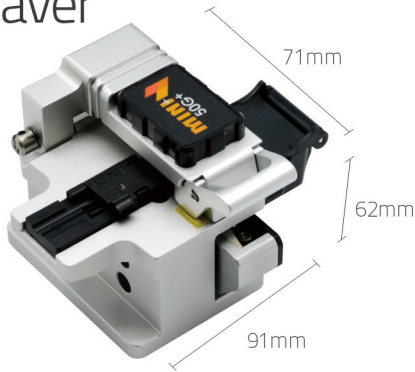

Mini 50G+

High Precision
Cleaver

The Most Precise Mini Cleaver

01 Performance

02 Universal Holder

250 μ m
900 μ m
2~3 \varnothing
Indoor

03 The Most Precise Mini Cleaver

50G+
(392g)

04 Blade Life-Span

$\leq 0.5^\circ$: 50,000

05 Robust & Shock Resistant

06 Chip Collector (50G+)

Specifications

Type	Single Fiber
Applicable Fiber	250 μ m, 900 μ m, \varnothing 2mm, \varnothing 3mm, Drop Cable
Clad Diameter	80~125 μ m
Length	8~20mm(single fiber)
Cleaving Angle	$\leq 0.5^\circ$
Lifespan of Blade	50,000 times
Operation Step	2 steps / Auto Pushback Slider Block
Holder	Universal Holder
Collector	Auto Collector (50G+)