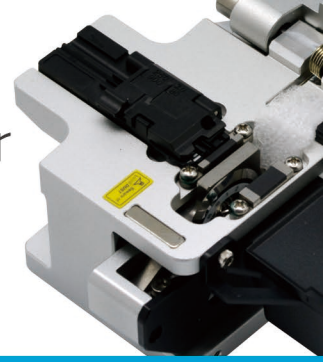

Mini 50G+

High Precision
Cleaver

The Most Precise Mini Cleaver

01 Performance

02 Universal Holder

250 μ m
900 μ m
2~3 \varnothing
Indoor

03 The Most Precise Mini Cleaver

50G+
(392g)

04 Blade Life-Span

$\leq 0.5^\circ$: 50,000

05 Robust & Shock Resistant

06 Chip Collector (50G+)

Specifications

Type	Single Fiber
Applicable Fiber	250 μ m, 900 μ m, \varnothing 2mm, \varnothing 3mm, Drop Cable
Clad Diameter	80~125 μ m
Length	8~20mm(single fiber)
Cleaving Angle	$\leq 0.5^\circ$
Lifespan of Blade	50,000 times
Operation Step	2 steps / Auto Pushback Slider Block
Holder	Universal Holder
Collector	Auto Collector (50G+)