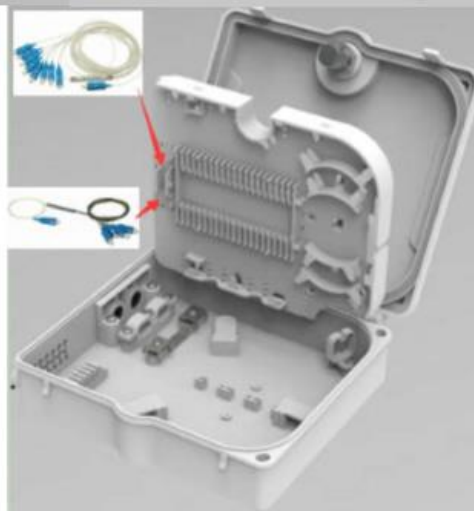

Compact Wall Mount Optical Termination Box

OPX-OTB-12FSC

Features :

- Material: ABS plastic.IP65
- Rainfall resistant, IP65 outdoor using.
- Can load 12pcs SC simplex adapters.
- Wall mounting and pole mounting application.
- Can accommodate 1x4,1x8 PLC splitter.
- 2pcs cable entry ports
(Max. cable diameter 12mm)
- 12pcs exit ports for FTTH drop cable
- Max splice capacity:20 fiber
- Cable entry without cutting;

Accessories list:

Item	Name	Description	Unit	Quantity
1	Splice sleeve	60mm*3.0*1.5	pcs	According the cores in the order
2	Cable tie	3mm*120mm/white	pcs	10
3	Round head tapping screw	C type/4*30/ iron/bright chrome	pcs	3
4	Plastic expansion pipe	Φ6mm/plastic/white	pcs	3